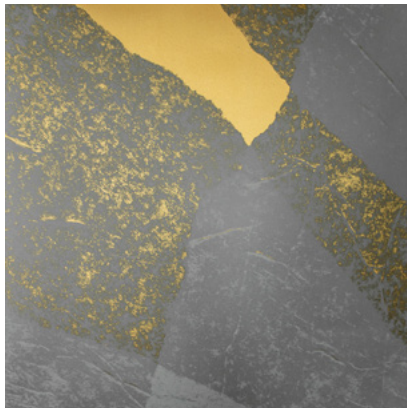

Calico

RELIC

Tear Sheet

Relic is a luminous exploration into the layers of time.

GLYPH

PETRA

RUNE

STELA

STRATA

TABLA

TIGRIS

Relic Stela

Suitable for residential and commercial projects

COLOR
Stela

STOCK
Made to order

REPEAT
Non-repeating