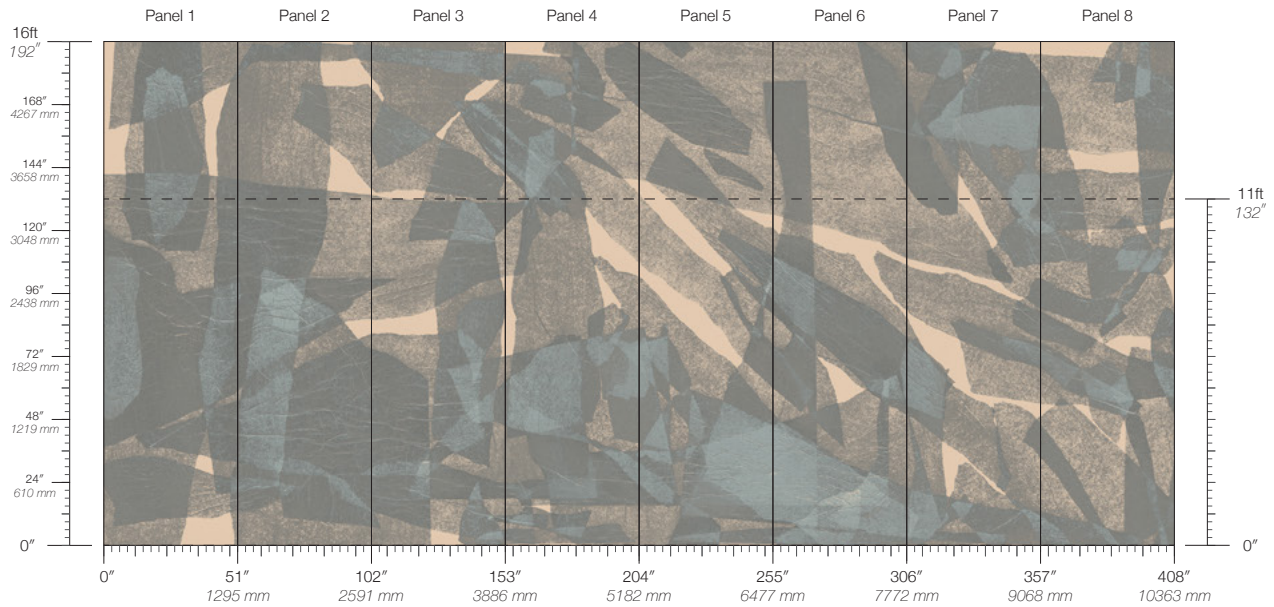

Relic Stela

Suitable for residential and commercial projects

COLOR
Stela

STOCK
Made to order

REPEAT
Non-repeating

CONTACT
sales@calicowallpaper.com
+1 718 243 1705
57 Lispenard Street
New York, NY 10013 USA

ITEM
3004

MINIMUM
1 panel

LEAD TIME
4 weeks to print

CONTENT
Type II Vinyl

MAINTENANCE
Water-based cleanser

ORIGIN
USA

DISCLAIMER
Panel maps represent mural artwork only. Reference the physical sample for color and texture.

PANEL WIDTH
51" / 1295 mm trimmed

FLAMMABILITY
ASTM E84 Adhered Class A

DETAILS
Custom options available

PANEL HEIGHT
132" / 3353 mm standard
192" / 4877 mm extended

ENVIRONMENTAL
Recycled Content, Phthalate Free
Low VOC, HPD Available

PRICE
Available upon request